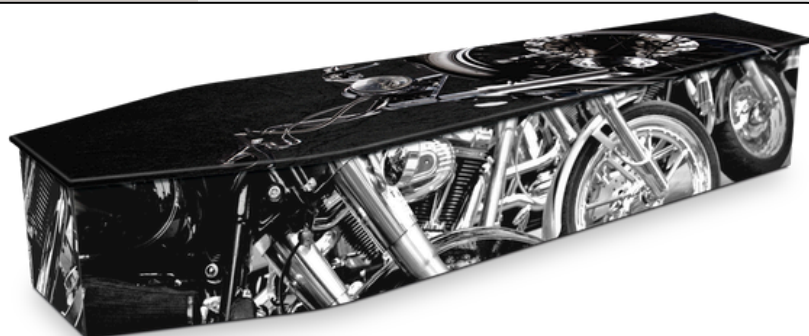

**BLACK CHROME
MOTORCYCLE**

Handmade in Australia with high-resolution image wraps using
eco-friendly, water-based latex inks.